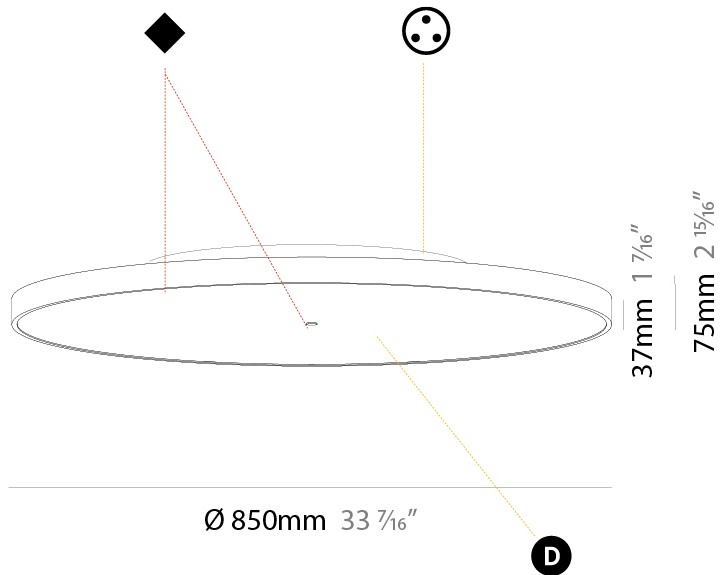

GENERAL

Series: Sign Diva
Subseries: Sign Diva
Brand: Prolicht
Division: Architectural
Mounting Type: Surface
Mounting Location: Ceiling
Subcategory: Ambient

PHYSICAL

Shape: Round
Diameter (mm): 850
Diameter (in): 33 ⁷/₁₆"
Height (mm): 75
Height (in): 2 ¹⁵/₁₆"
Light Distribution: Direct / Indirect
Weight (kg): 12.906
Weight (lbs): 28.453
Diffuser: Direct - PMMA - Opal/Micro-Prism/Sparkling Secret/Vintage Industrial with Shine Ring / Indirect - White/Yellow/Orange/Red/Blue/Green
Fixture Finish: SSR / BKV / CWI / CRY / HAB / UFT / ITA / RUA / FTG / MYG / LOD / PUS / FRO / FUP / KIA / POP / BLS / SPG / MEY / GOH / GUM / CHC / COM / ABZ / JAG / OBR / MOS / ROR
Fixture Material: Extruded Aluminum / Steel

ELECTRICAL

Lamp Type: LED (Zhaga Standard)
Input Wattage (W): 96.8
Total Output Wattage (W): 76.8
Dimming: Tri-Mode (Non-Dimming and Phase Dimming (120Vac only) and 0-10V Dimming)
Driver Included: Yes
Driver Location: Integrated
Driver Type: Constant Current - Universal
Driver Class: Class 2
Input Voltage (V): 120 - 277
Constant Current (MA): 600

LED

Color Temperature (°K): 3000 / 3500 / 4000
Max. Delivered Lumen (lm): 11160 / 11388 / 11620
CRI: >90 CRI
Lamp Life (hrs): 50000

OPTICAL

RATINGS AND CERTIFICATIONS

Certified By: Certified for North American Standards
IP rating: IP20

PROJECT
TYPE
SPECIFIER
QUANTITY
DATE