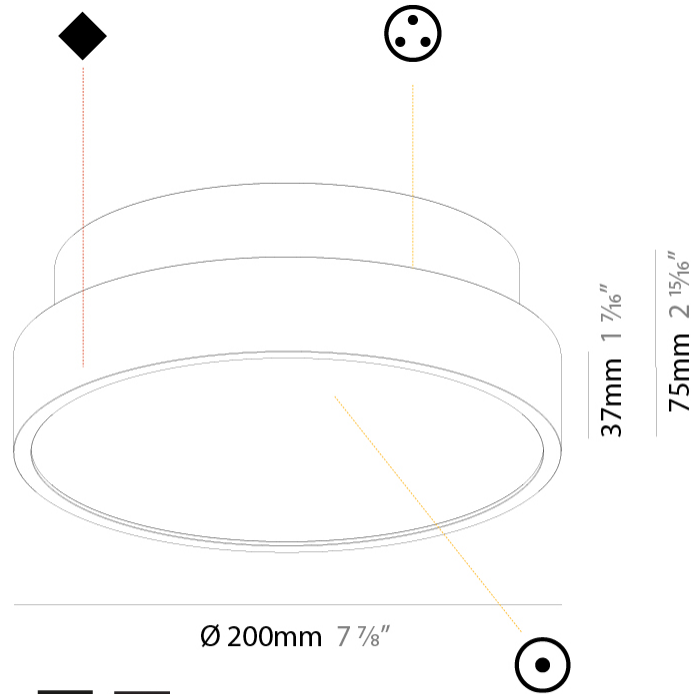

GENERAL

Series: Sign Diva
Subseries: Sign Diva
Brand: Prolicht
Division: Architectural
Mounting Type: Surface
Mounting Location: Ceiling
Subcategory: Ambient

PHYSICAL

Shape: Round
Diameter (mm): 200
Diameter (in): 7 7/8
Height (mm): 75
Height (in): 2 15/16
Light Distribution: Direct / Indirect
Weight (kg): 1.12
Weight (lbs): 2.469
Diffuser: Direct - PMMA - Opal/Micro-Prism/Sparkling Secret/Vintage Industrial with Shine Ring / Indirect - White/Yellow/Orange/Red/Blue/Green
Fixture Finish: SSR / BKV / CWI / CRY / HAB / UFT / ITA / RUA / FTG / MYG / LOD / PUS / FRO / FUP / KIA / POP / BLS / SPG / MEY / GOH / GUM / CHC / COM / ABZ / JAG / OBR / MOS / ROR
Fixture Material: Extruded Aluminum / Steel

ELECTRICAL

Lamp Type: LED (Zhaga Standard)
Input Wattage (W): 12.1
Total Output Wattage (W): 11
Dimming: Tri-Mode (Non-Dimming and Phase Dimming (120Vac only) and 0-10V Dimming)
Driver Included: Yes
Driver Location: Integrated
Driver Type: Constant Current - Universal
Driver Class: Class 2
Input Voltage (V): 120 - 277
Constant Current (MA): 350

LED

Color Temperature (°K): 3000 / 3500 / 4000
Max. Delivered Lumen (lm): 1100 / 1117 / 1140
CRI: >90 CRI
Lamp Life (hrs): 50000

OPTICAL

RATINGS AND CERTIFICATIONS

Certified By: Certified for North American Standards
IP rating: IP20