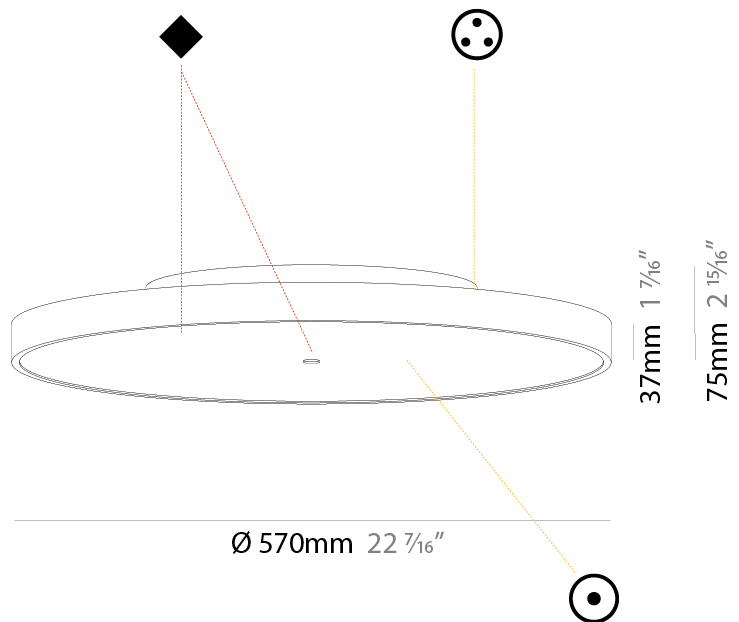

GENERAL

Series: Sign Diva
Subseries: Sign Diva
Brand: Prolicht
Division: Architectural
Mounting Type: Surface
Mounting Location: Ceiling
Subcategory: Ambient

PHYSICAL

Shape: Round
Diameter (mm): 570
Diameter (in): 22 7/16
Height (mm): 75
Height (in): 2 15/16
Light Distribution: Direct / Indirect
Weight (kg): 7.066
Weight (lbs): 15.578
Diffuser: Direct - PMMA - Opal/Micro-Prism/Sparkling Secret/Vintage Industrial with Shine Ring / Indirect - White/Yellow/Orange/Red/Blue/Green
Fixture Finish: SSR / BKV / CWI / CRY / HAB / UFT / ITA / RUA / FTG / MYG / LOD / PUS / FRO / FUP / KIA / POP / BLS / SPG / MEY / GOH / GUM / CHC / COM / ABZ / JAG / OBR / MOS / ROR
Fixture Material: Extruded Aluminum / Steel

ELECTRICAL

Lamp Type: LED (Zhaga Standard)
Input Wattage (W): 58.3
Total Output Wattage (W): 53
Dimming: Tri-Mode (Non-Dimming and Phase Dimming (120Vac only) and 0-10V Dimming)
Driver Included: Yes
Driver Location: Integrated
Driver Type: Constant Current - Universal
Driver Class: Class 2
Input Voltage (V): 120 - 277
Constant Current (MA): 350

LED

Color Temperature (*K): 3000 / 3500 / 4000
Max. Delivered Lumen (lm): 6170 / 6292 / 6420
CRI: >90 CRI
Lamp Life (hrs): 50000

OPTICAL

RATINGS AND CERTIFICATIONS

Certified By: Certified for North American Standards
IP rating: IP20