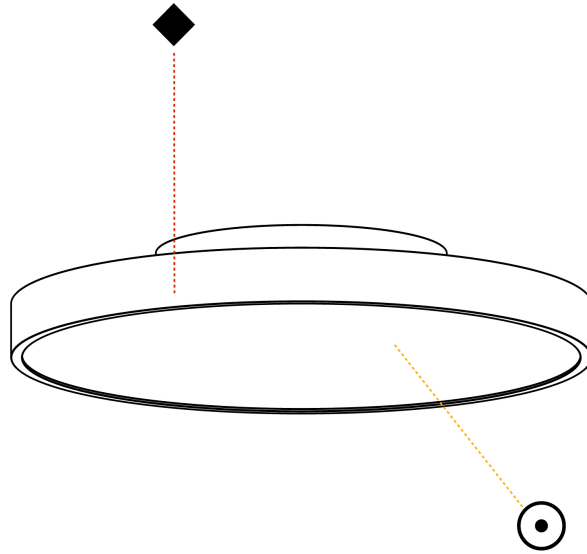

A3D086-

PROJECT

TYPE

SPECIFIER

QUANTITY

DATE