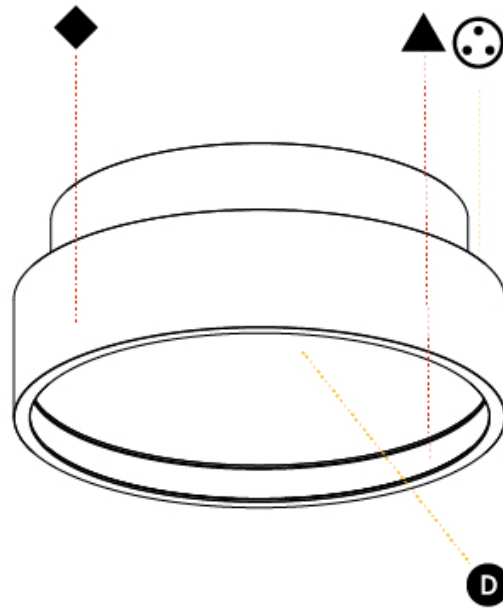

A3D085-

PROJECT _____

TYPE _____

SPECIFIER _____

QUANTITY _____

DATE _____